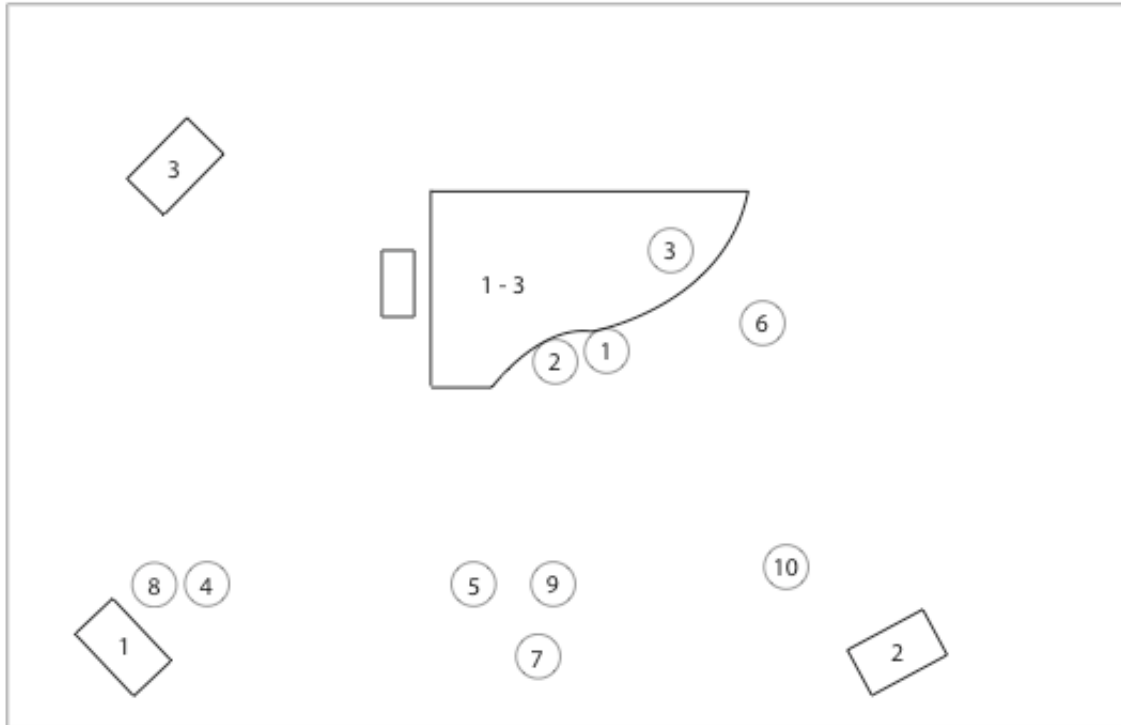

MOSCOW ART TRIO

Technical Rider 2008
30.09.2008

Artist Management: JARO Medien GmbH
Bismarckstr. 43 | D-28203 Bremen | Tel: 0049-421-78080
mailto:ub@jaro.de
www.jaro.de

Stage plot

Best regards,

Robert

If any question or problem appears about technical details, please contact Robert Lorenz:
Tel: 0049-160-95755875
mailto:robert@hire-parc.com